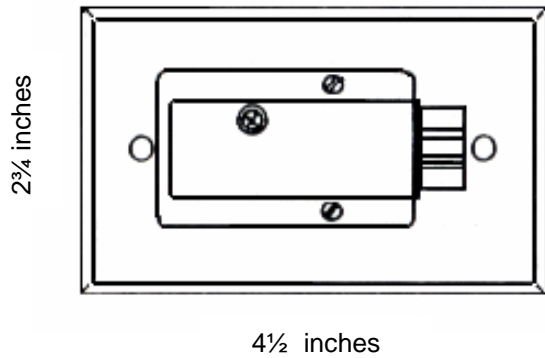

HIRSCHMANN PLUG WIRING DIAGRAM – Male / Female

Female-WALL MOUNT TYPE PLUG DEPTH 1 INCH

Female-CORD TYPE

CAUTION: DO NOT WIRE MOTORS IN PARALLEL
 Plug terminals are numbered on the face of each plug.

For more information contact: