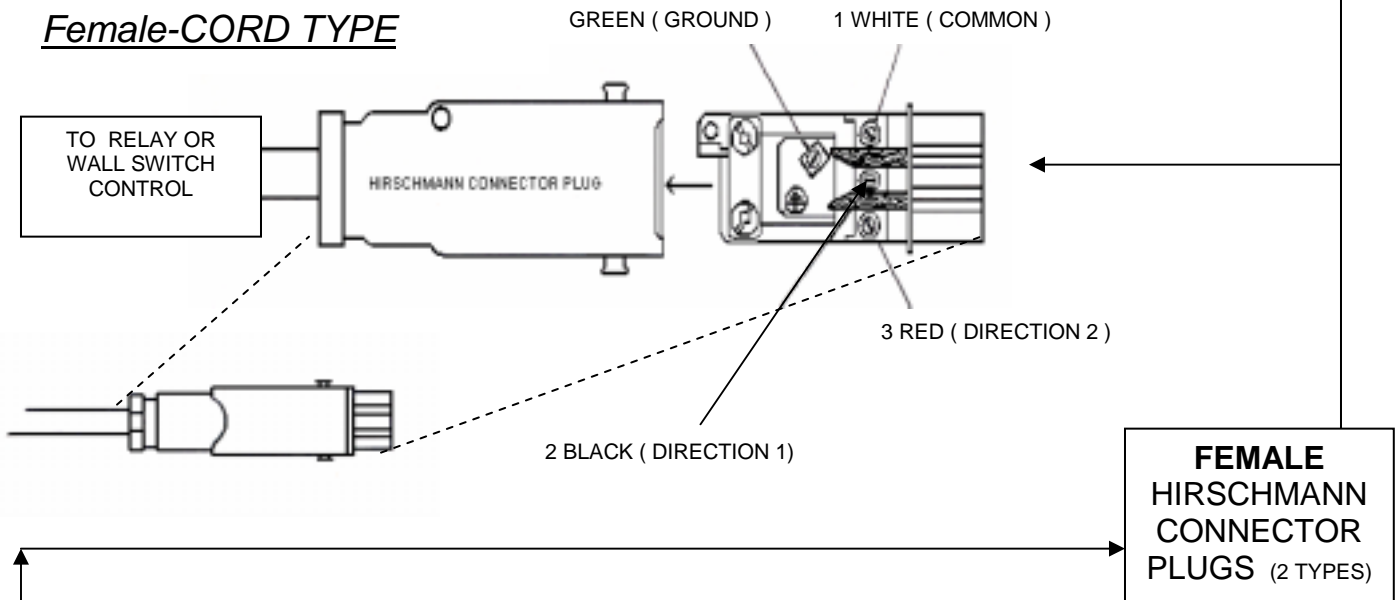

HIRSCHMANN PLUG WIRING DIAGRAM – Male / Female

Female-WALL MOUNT TYPE PLUG DEPTH 1 INCH

Female-CORD TYPE

CAUTION: DO NOT WIRE MOTORS IN PARALLEL
 Plug terminals are numbered on the face of each plug.

For more information contact: