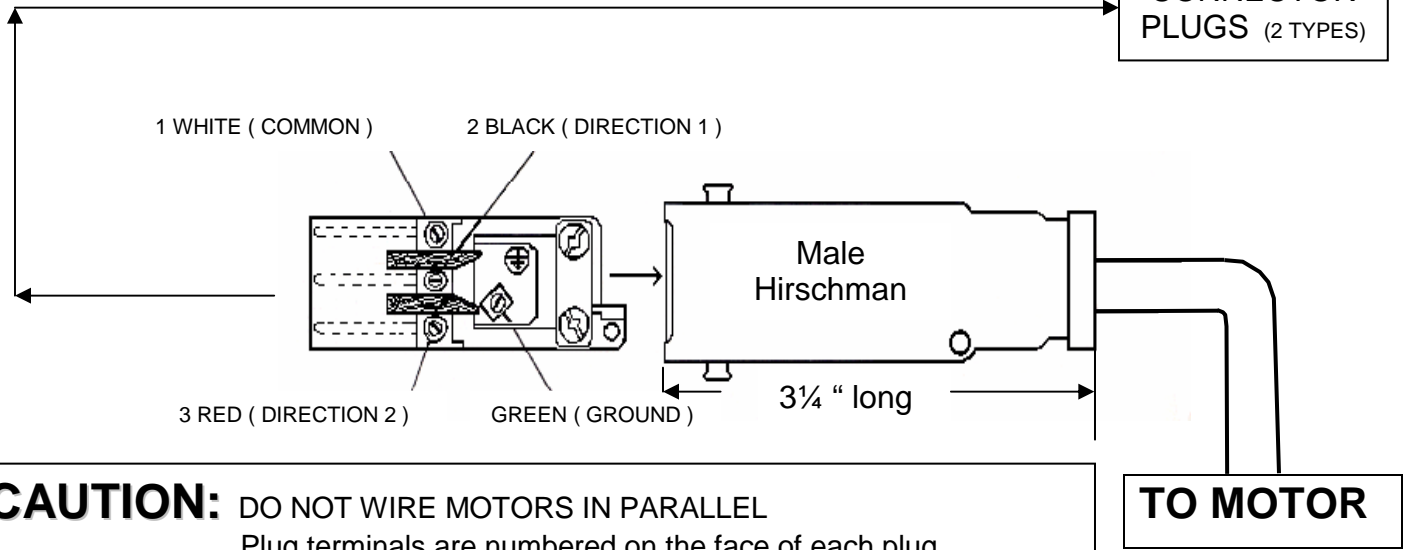

HIRSCHMANN PLUG WIRING DIAGRAM – Male / Female

Female-WALL MOUNT TYPE PLUG DEPTH 1 INCH

Female-CORD TYPE

CAUTION: DO NOT WIRE MOTORS IN PARALLEL
 Plug terminals are numbered on the face of each plug.

For more information contact: