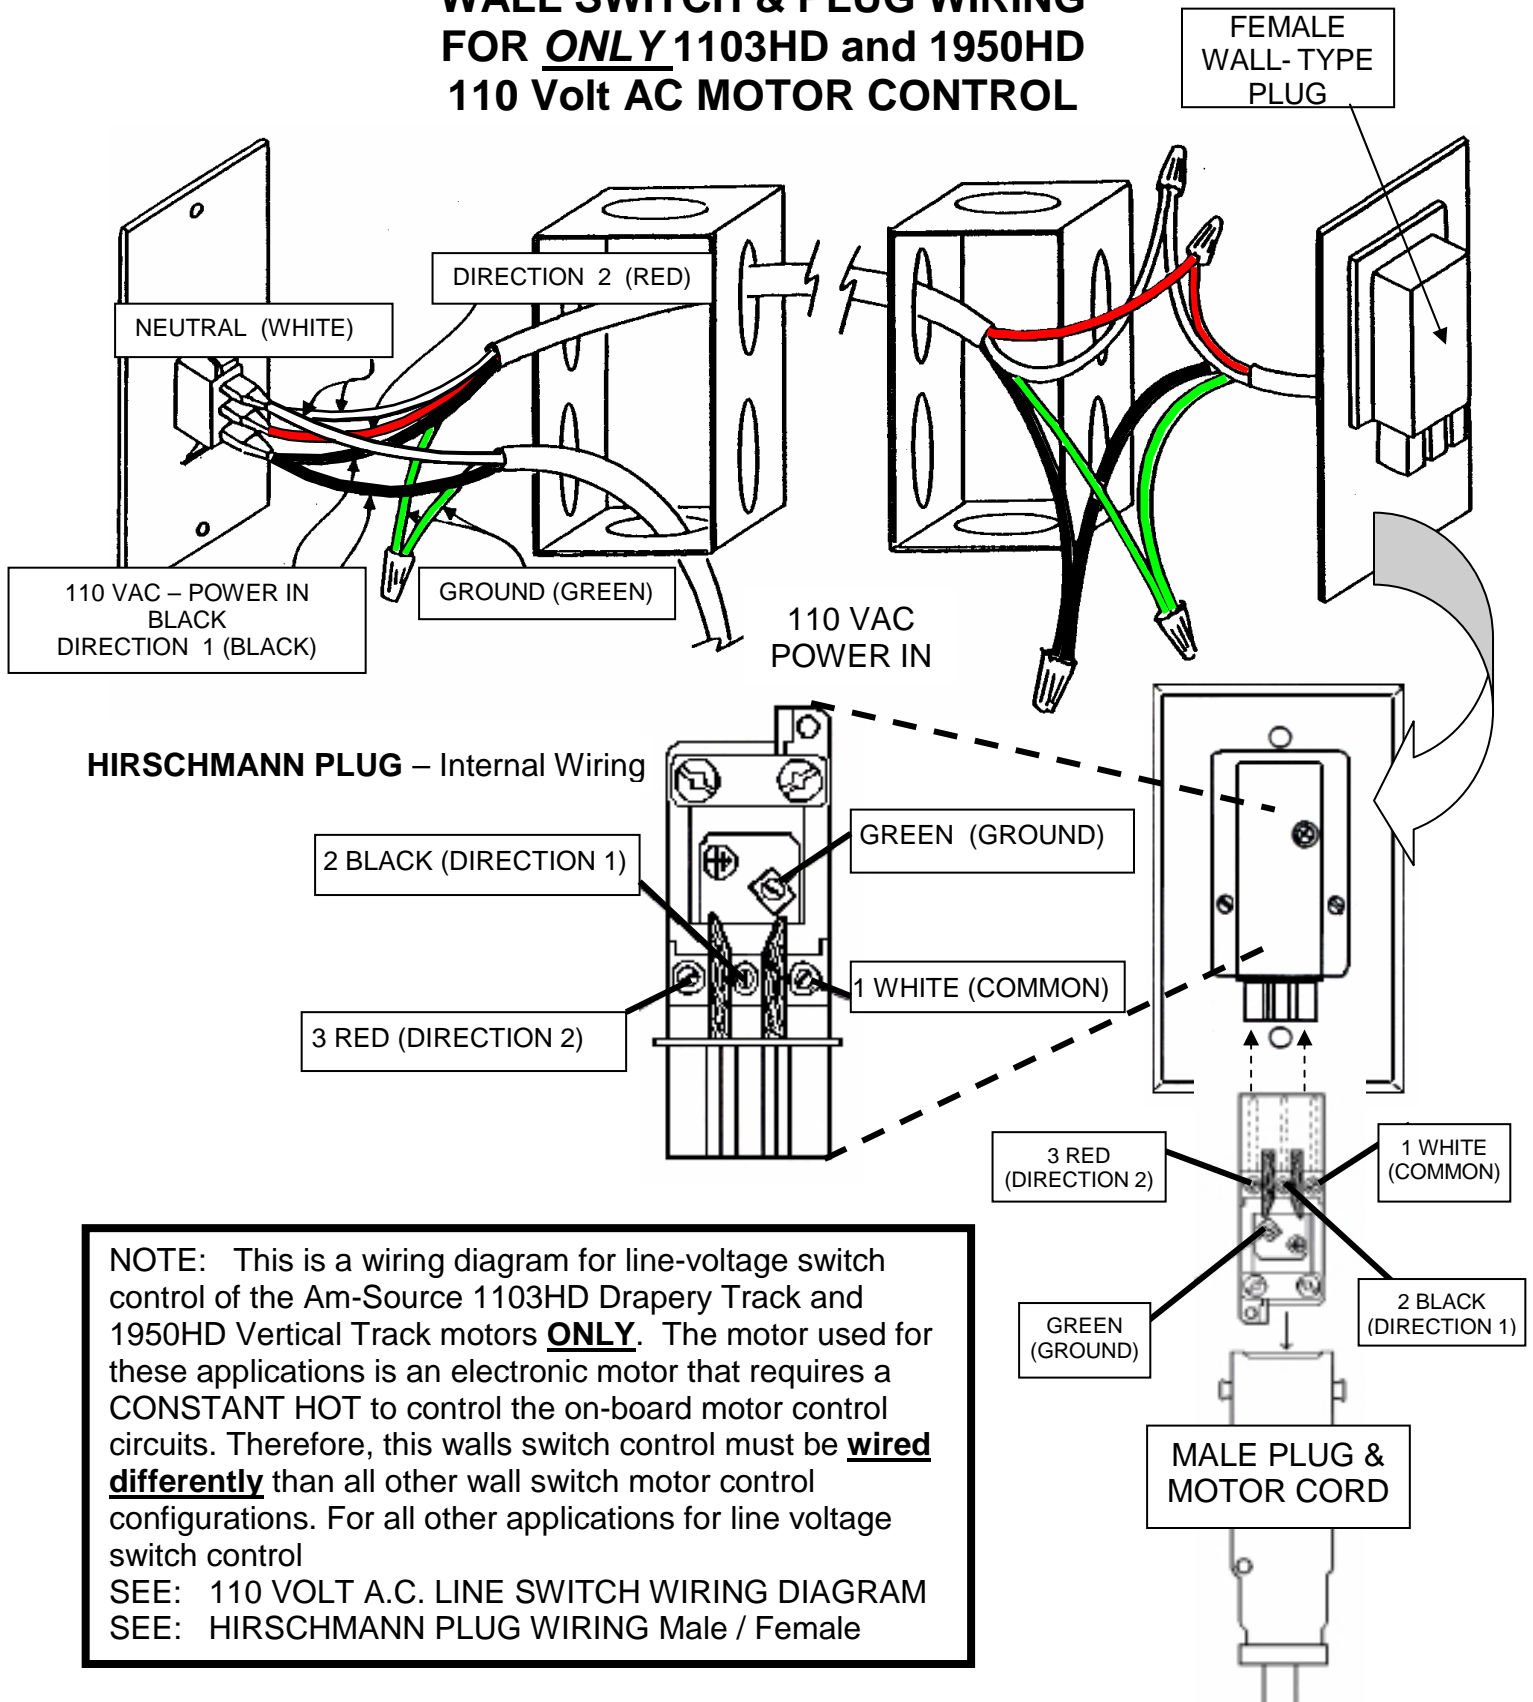

WALL SWITCH & PLUG WIRING FOR ONLY 1103HD and 1950HD 110 Volt AC MOTOR CONTROL

For more information contact:

Am-Source International 1550 N Old Rand Road, Unit A Wauconda, IL 60084 Phone: 800.876.7367