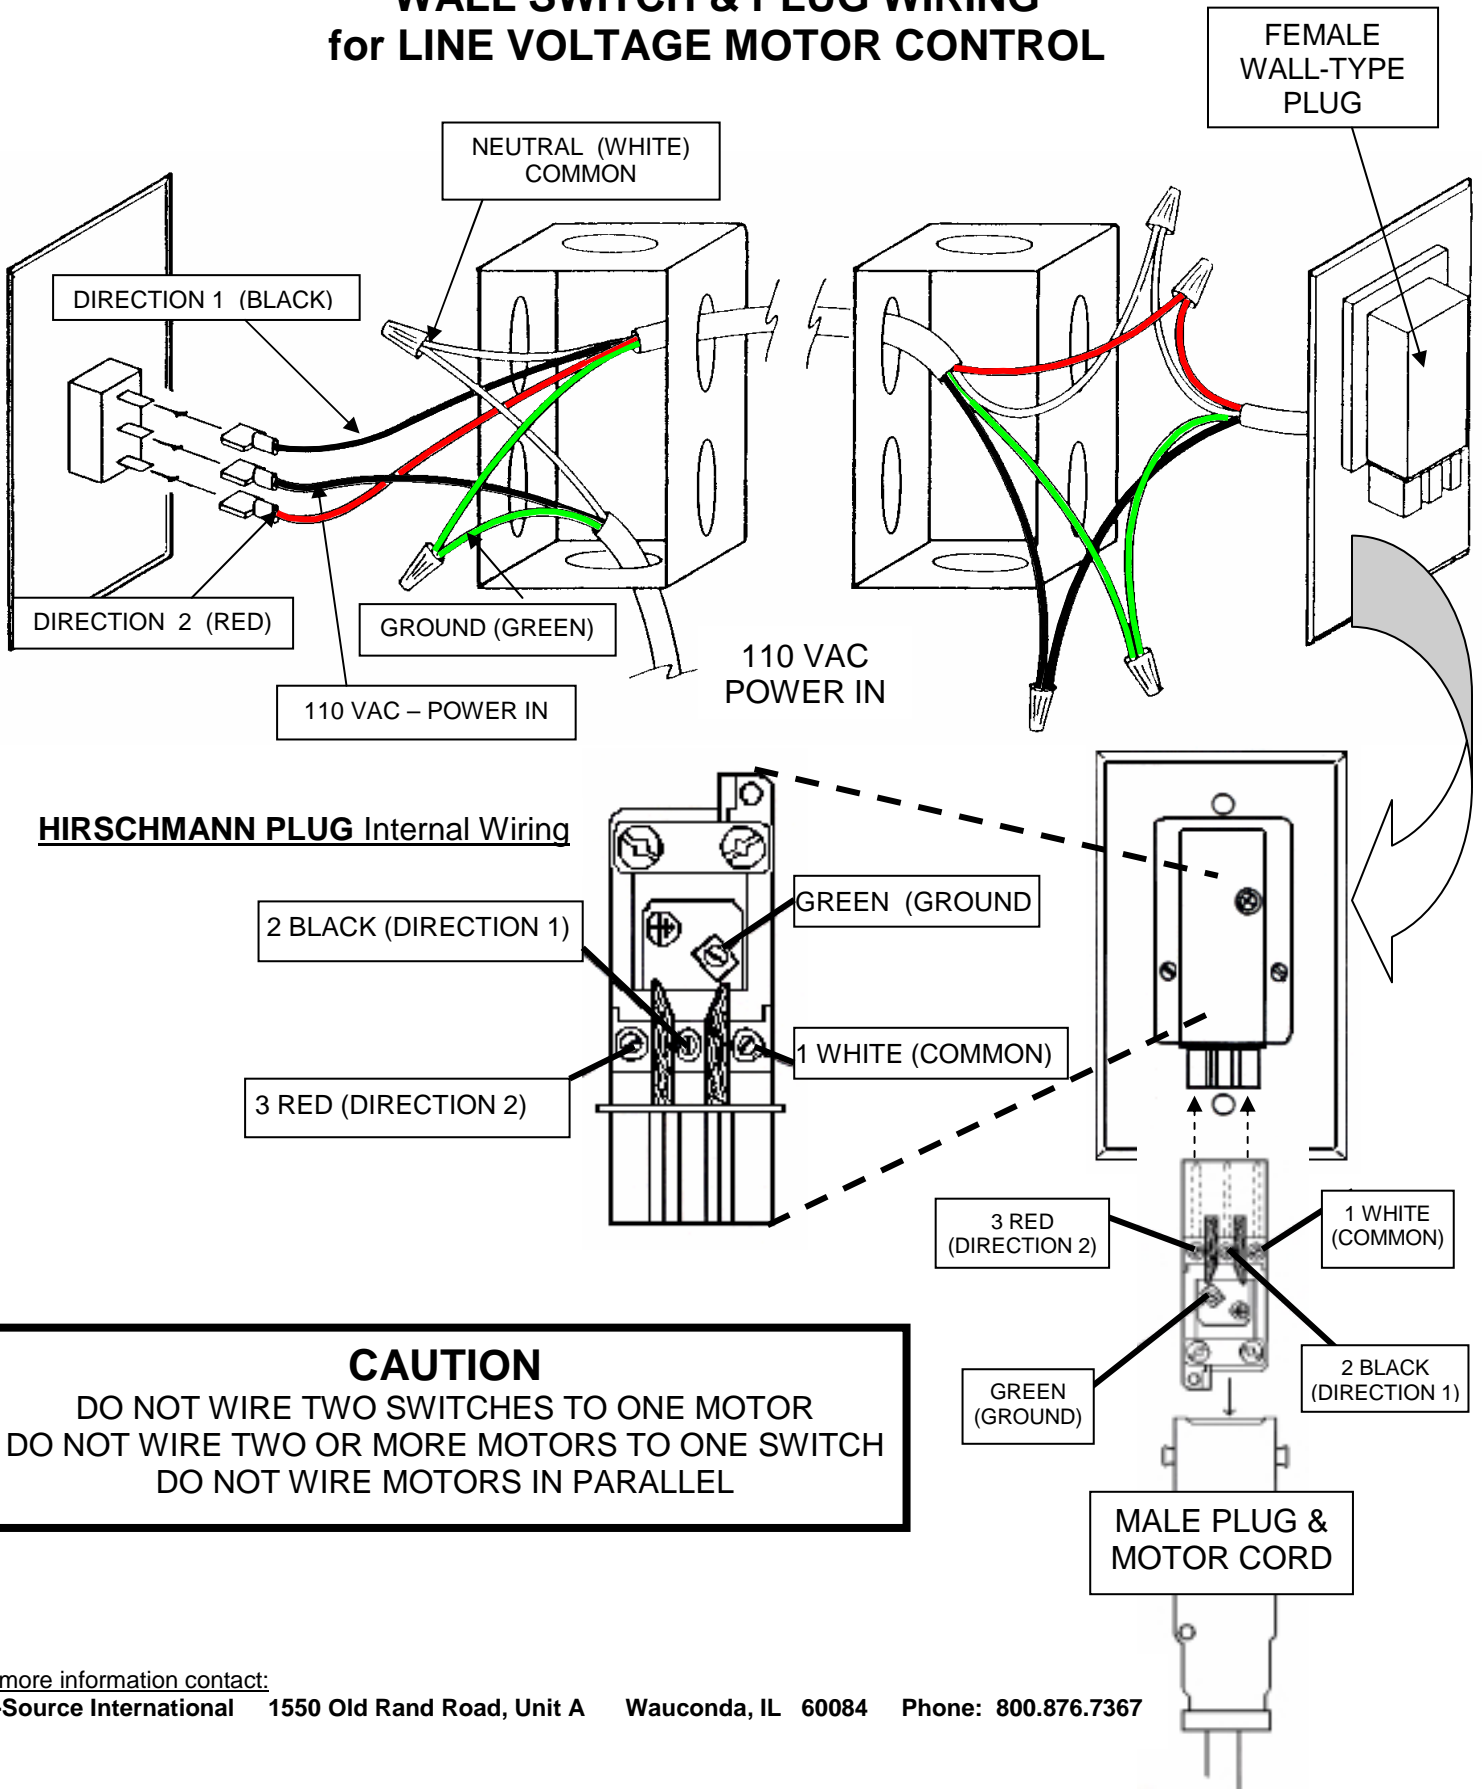

## WALL SWITCH & PLUG WIRING for LINE VOLTAGE MOTOR CONTROL

For more information contact:

Am-Source International 1550 Old Rand Road, Unit A Wauconda, IL 60084 Phone: 800.876.7367