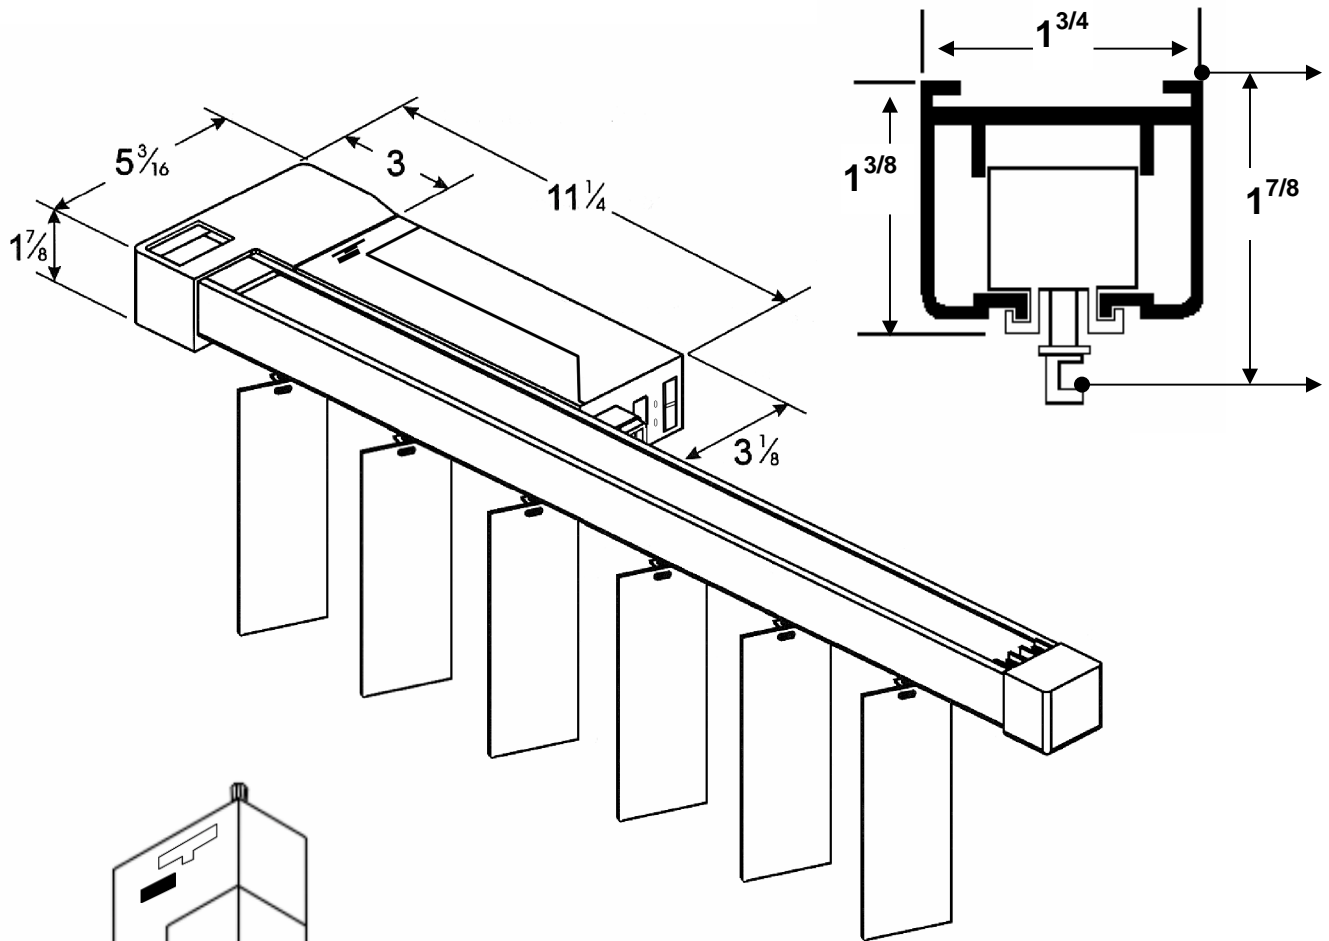

1950 MOTORIZED VERTICAL BLIND TRACK

1950 Vertical Blind Track Motor

Built-in dry-contact control interface allows direct access to all Home Automation and Home Theater automated control systems.

Two standard, 4-conductor telephone plug receptacles for single or group control.