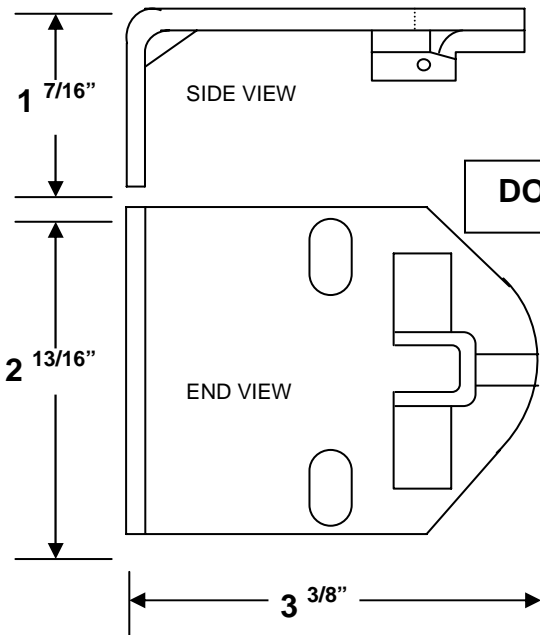

1580 TUBE MOTOR

DRIVE END MOTOR MOUNT

DRIVE END BRACKET

DO NOT WIRE IN PARALLEL

IDLER END BRACKET