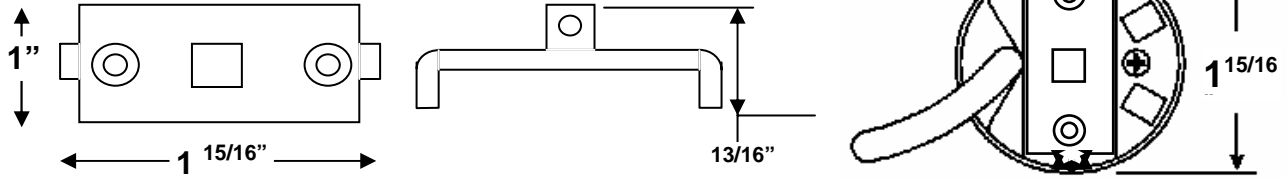

1580 TUBE MOTOR

DRIVE END MOTOR MOUNT

DRIVE END BRACKET

DO NOT WIRE IN PARALLEL

IDLER END BRACKET