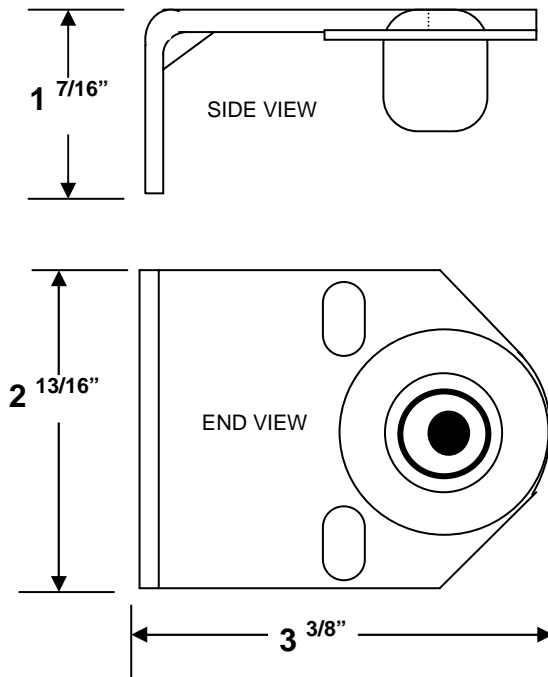

IDLER END BRACKET