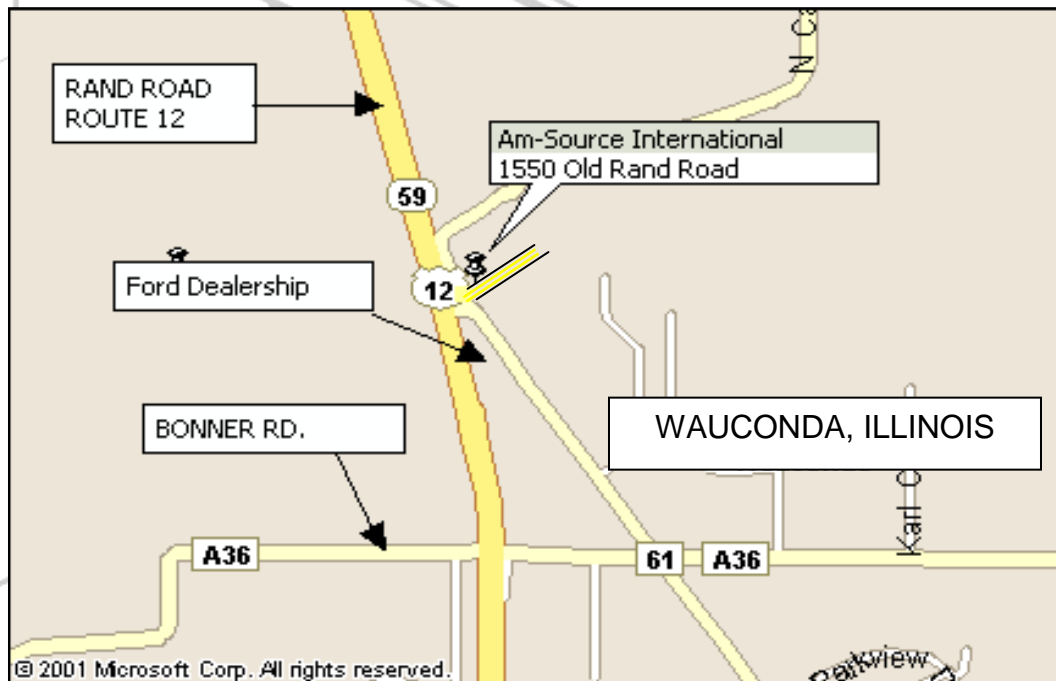

Toll Free: 800.876.7367

Hours: 8:00 am to 5:00 pm M-F (Central Time)

Now that you know where we are and how to reach us...  
Please contact us so we can assist you...  
Thank You